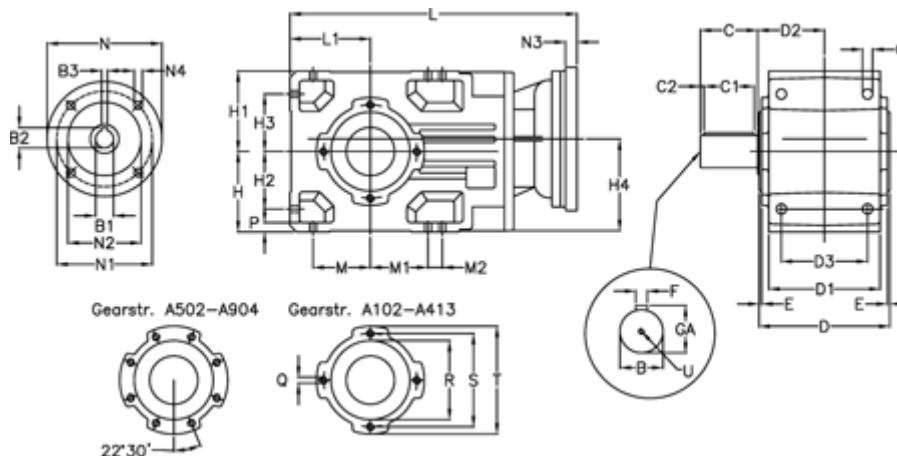

Article number: 29600313741220
 Description: Bevel helical gearbox
 A303UR-137,4-P63B5

Measures

B = 35	D1 = 130	H1 = 90	M2 = 22	Q = M8x15
B1 = 11	D2 = 83.0	H2 = 63	N = 140	R = 95
B2 = 12.8	D3 = 95	H3 = 63	N1 = 115	S = 115
B3 = 4	Description = A303UR-xx-P63 B5	H4 = 108.5	N2 = 95	T = 140
C = 60	E = 3.0	L = 390.5	N3 = -	U = M10x22
C1 = 50	F = 10	L1 = 90	N4 = M8x19	
C2 = 5.0	GA = 38	M = 63	O = 12.0	
D = 156	H = 90	M1 = 63	P = 11	